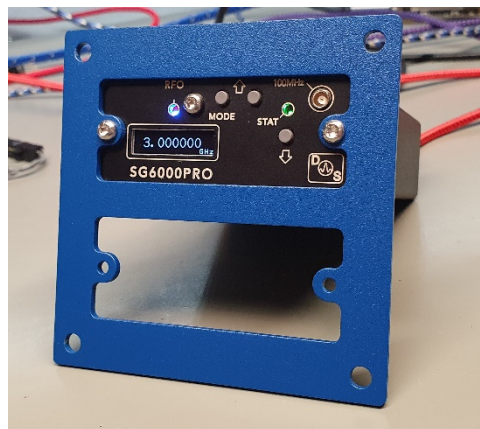

DS INSTRUMENTS

WWW.DSINSTRUMENTS.COM

NEW!

DUALPANEL V1 – Standard Equipment Dual Panel-Mount

- 2022 DualPanel V1 Features -

- Mounts any two DS Instruments compact devices
- Compatible with: Signal Generators, Digital Attenuators, Phase Shifters, Switches, Amplifiers, Hybrid Mixers....
- Rugged heavy-gauge powder-coated aluminum
- Four large corner mounting holes
- Simple to install: remove both front side screws (NOT THE MIDDLE SCREW) and reinstall screws with the blue *Dualpanel* in front of the original black device faceplate