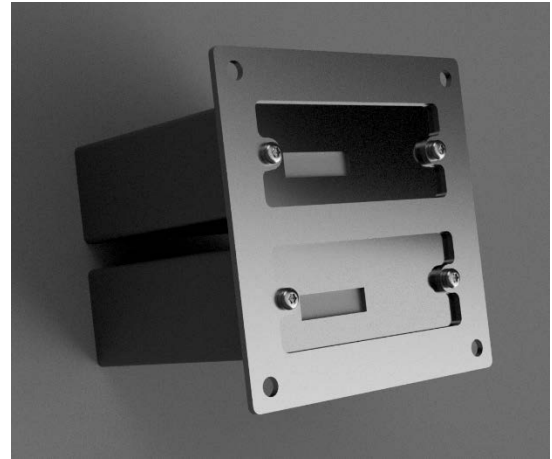

DS INSTRUMENTS

WWW.DSINSTRUMENTS.COM

NEW!

DUALPANEL V1 – Standard Equipment Dual Panel-Mount

- 2022 DualPanel V1 Features -

- Mounts any two DS Instruments compact devices
- Compatible with: Signal Generators, Digital Attenuators, Phase Shifters, Switches, Amplifiers, Hybrid Mixers....
- Rugged heavy-gauge powder-coated aluminum
- Four large corner mounting holes
- Simple to install: remove both front side screws (NOT THE MIDDLE SCREW) and reinstall screws with the blue *Dualpanel* in front of the original black device faceplate